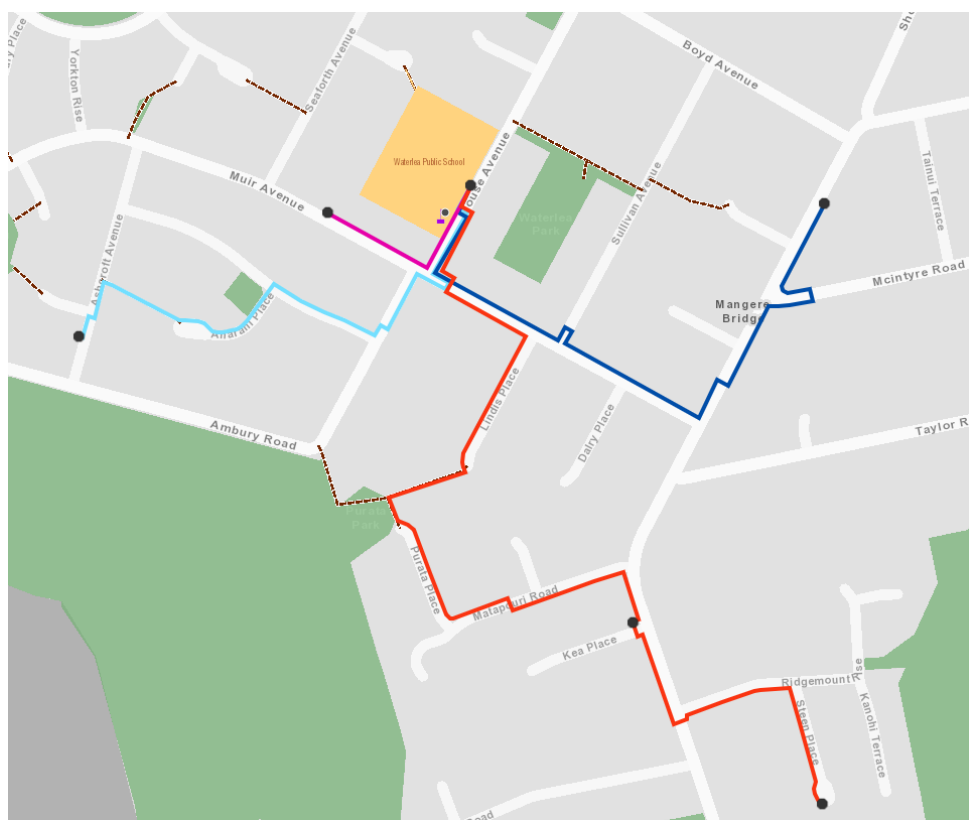

Waterlea Primary School **Travelwise** Walking School Buses School

If you live further away, just drive to a Walking School Bus and join in.

If you live along a route just join in as we walk past!

Wallace route: Meet at the corner of Wallace Rd and McIntyre Rd from Tuesday to Friday at 8.15am. And from school from Tuesday to Friday at 3pm.

Contact: Rachel Davies racheldavies1102@gmail.com to join.

Ashcroft route: Meet at the corner of Ashcroft Ave and Feltwell from Tuesday to Friday at 8.20am.

Contact: Gee Taylor gee.brookes@gmail.com to join.

Muir route: Meet outside 51a Muir Ave every Monday and Friday at 8.30am. Meet from school Monday and Friday at 3pm.

Contact: Jess Goodall jess@troygoodall.com to join.

Maunga Route: Meet outside 15 Steen Place from Wednesday to Friday at 8.10am.